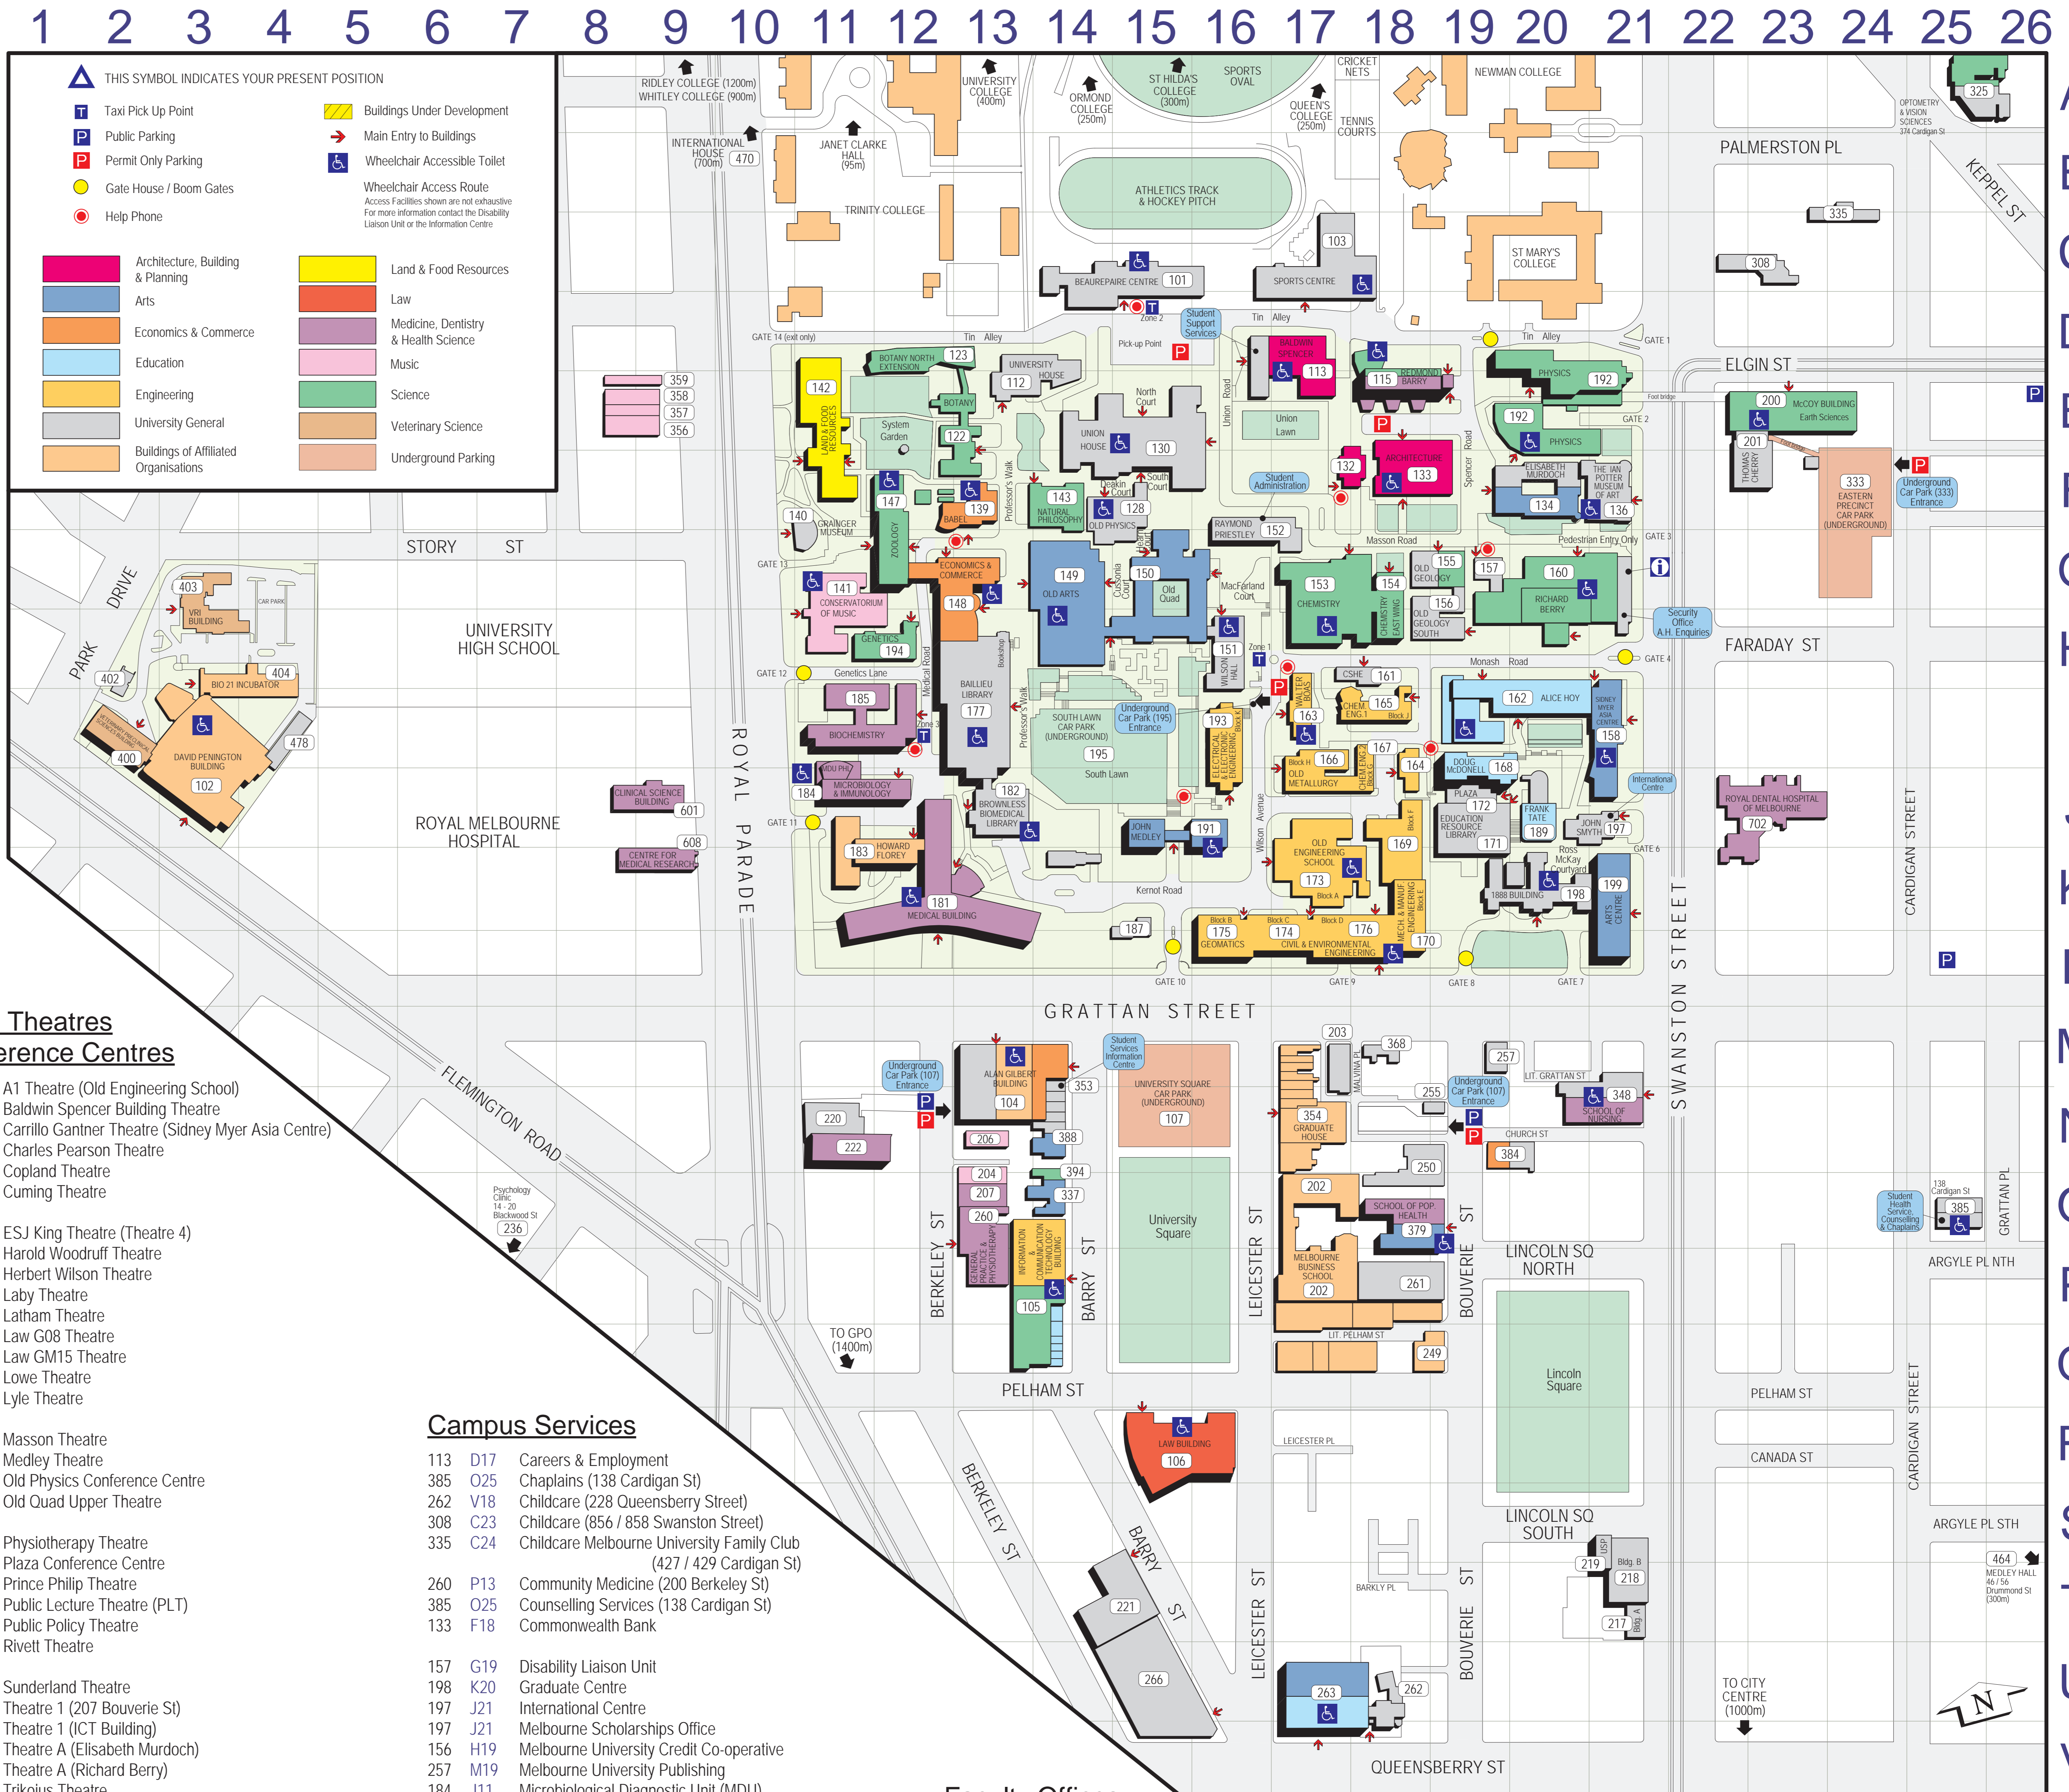

Libraries

133	F18	Architecture, Building, & Planning Library
177	I13	Baillieu Library
182	J13	Brownless Biomedical Library
154	G18	Chemistry Library
200	E23	Earth Sciences Library
173	K17	Engineering Library
171	J19	ERC Library
148	G13	Giblin Economics & Commerce Library
106	R15	Legal Resource Centre
192	E20	Physics Library
403	H3	Veterinary Science Library

187	L15	Gatekeeper's Cottage
260	O13	General Practice (200 Berkeley St)
194	H12	Genetics Building
200	E23	Geology
175	L16	Geomatics
199	K21	German & Swedish Studies
200	E23	Glaciology
198	K20	Graduate Centre
354	N17	Graduate House (210 / 234 Leicester St)
140	G11	Grainger Museum

130	E15	Union House
384	N19	University Computer Supplies (158 Bouverie St)
112	E13	University House
198	K20	University of Melbourne Postgraduate Association (UMPA)
107	N15	University Square Underground Car Park
400	I2	Veterinary Preclinical Sciences Building
403	H3	Veterinary Research Institute (VRI)
379	O18	VicHealth Centre for the Promotion of Mental Health & Social Wellbeing
163	I17	Walter Boas Building
151	H16	Wilson Hall
147	G12	Zoology Building

Faculty Offices

132	F18	Architecture, Building, & Planning Faculty Office
149	G14	Arts Faculty Office
139	F13	Economics & Commerce Faculty Office
162	I19	Education Faculty Office
173	K17	Engineering Faculty Office
142	E11	Land & Food Resources
106	R15	Law Faculty Office
181	K12	Medicine, Dentistry, & Health Sciences Faculty Office
141	H11	Music Faculty Office
198	K20	School of Graduate Studies
155	G19	Science Faculty Office
400	I2	Veterinary Science Faculty Office

THE UNIVERSITY OF MELBOURNE